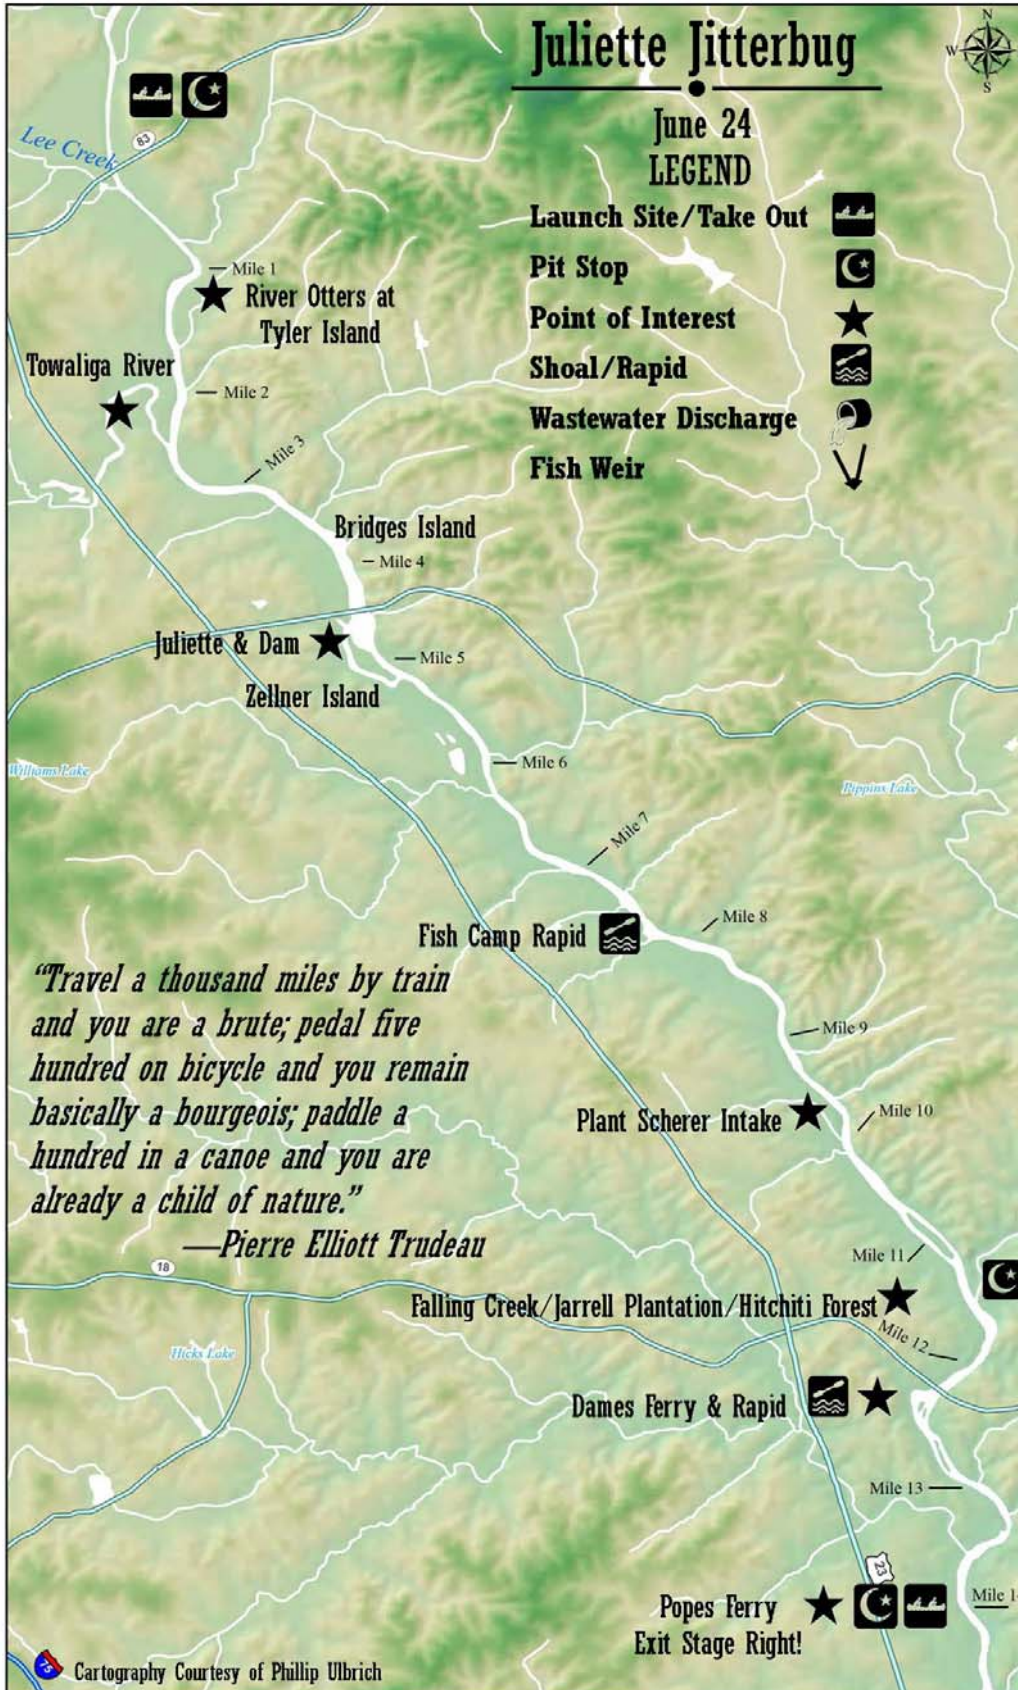

Juliette Jitterbug

June 24
LEGEND

- Launch Site/Take Out
- Pit Stop
- Point of Interest
- Shoal/Rapid
- Wastewater Discharge
- Fish Weir

*"Travel a thousand miles by train
and you are a brute; pedal five
hundred on bicycle and you remain
basically a bourgeois; paddle a
hundred in a canoe and you are
already a child of nature."*

—Pierre Elliott Trudeau